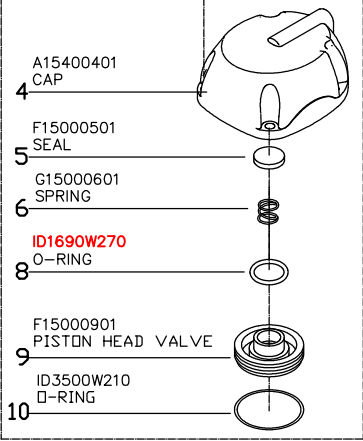

JHS0518BWF  
HEX.SOC.HD.BOLT \*4

4A1 A15400401A1  
CAP ASM.

F15001101  
SEAL

ID2770W350  
O-RING

H15401601A  
DRIVER ASSEMBLY

F15401701  
COLLAR

C15401801  
CYLINDER

D15405201  
SUPPRT PLATE

F15402001  
BUMPER

D15102101  
SET PLATE