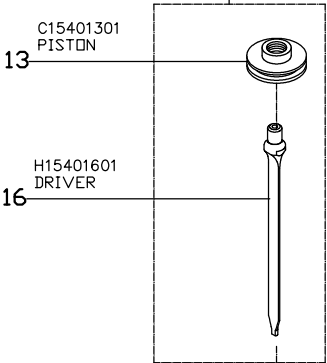

JHS0518BWF  
HEX.SOC.HD.BOLT \*4

4A1 A15400401A1  
CAP ASM.

F15001101  
SEAL

ID2770W350  
O-RING

H15401601A  
DRIVER ASSEMBLY

F15401701  
COLLAR

C15401801  
CYLINDER

D15405201  
SUPPRT PLATE

F15402001  
BUMPER

D15102101  
SET PLATE